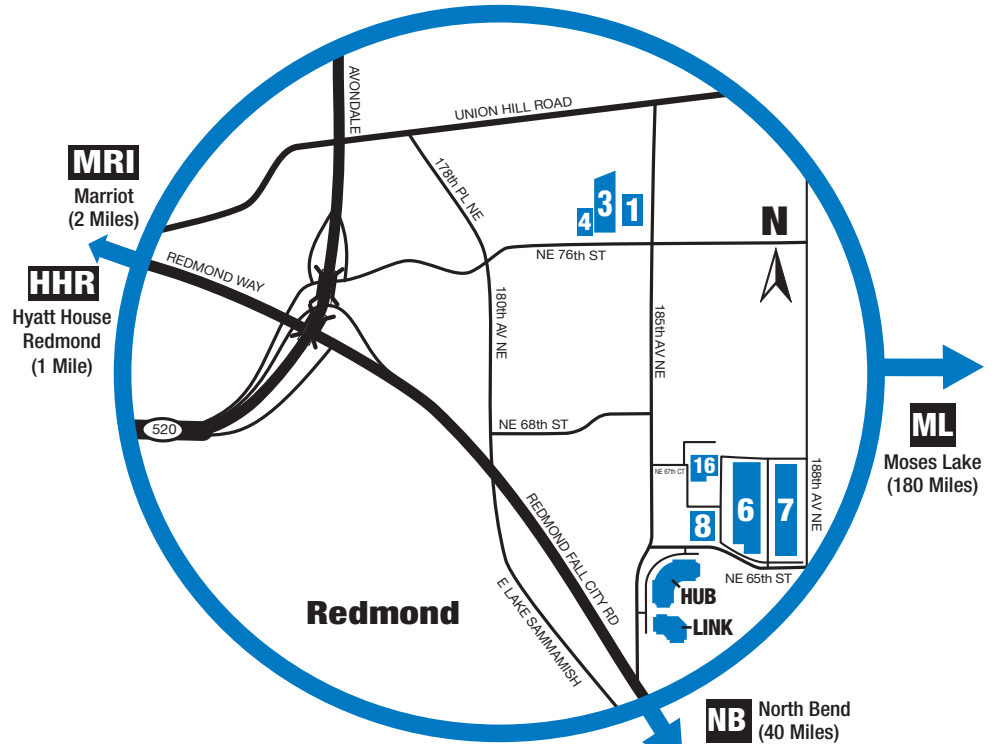

# Genie Western Washington Facility Maps & Directions

## Driving Directions to Genie Redmond Main Office (Hub) from Sea-Tac International Airport

- 1 Depart Sea-Tac Airport, follow signs to "WA-518 / I-5 / I-405 / Seattle / Tacoma"
- 2 Merge onto I-405/Renton/Bellevue
- 3 Stay on I-405 through Bellevue (14.5 miles)
- 4 At Exit 14, merge right onto WA-520/Seattle/Redmond
- 5 Take right-ramp onto SR-520/Redmond
- 6 Stay on SR-520 for roughly 5.5 miles
- 7 Exit at Washington 202/Redmond Way
- 8 Turn Right at the light
- 9 Stay Redmond Fall City RD. for 1 mile
- 10 Turn Left at 185th Ave NE
- 11 Genie Hub Building on right in .2 miles

## Driving Directions from Seattle Metro Area

- 1 Take I-90 East toward Spokane
  - 2 Take exit 34 for 468th Ave SE
  - 3 Turn left at 468th Ave SE
- For Truck Entrances:  
Turn right at SE 144th St
- For Visitor Parking:  
Turn right at SE Middle Fork Rd

## Driving Directions from Eastern Washington

- 1 Take I-90 West toward Seattle
  - 2 Take exit 34 for 468th Ave SE
  - 3 Turn right at 468th Ave SE
- For Truck Entrances:  
Turn right at SE 144th St
- For Visitor Parking:  
Turn right at SE Middle Fork Rd