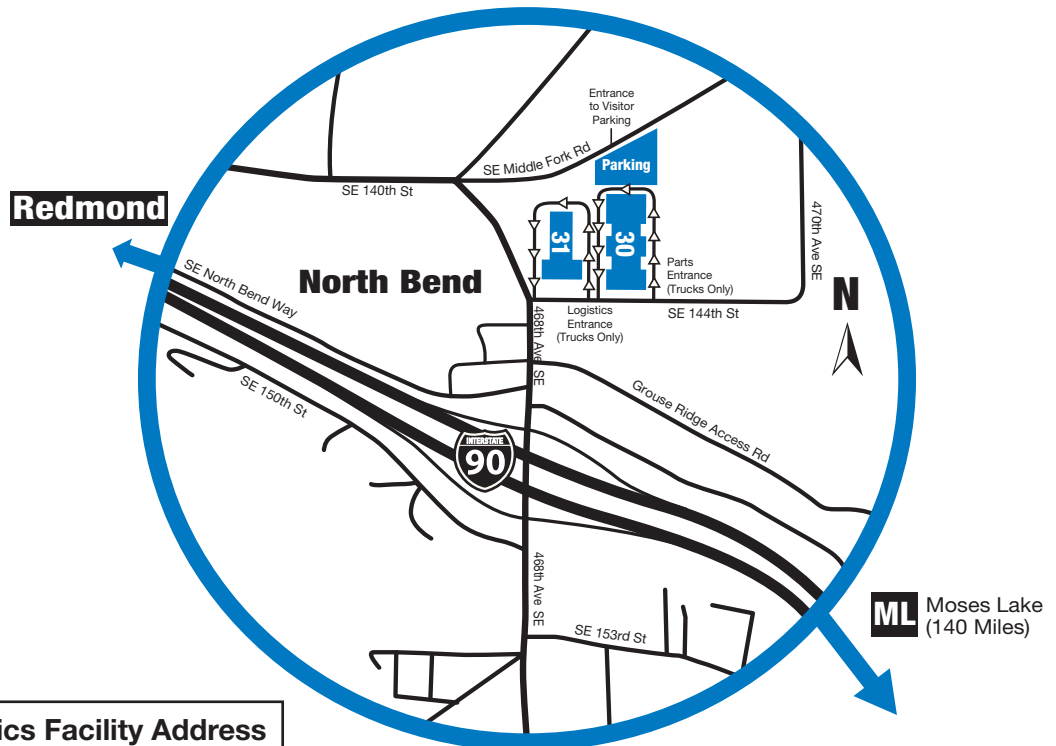

Logistics Facility Address

47010 SE 144th St,
North Bend, WA 98045